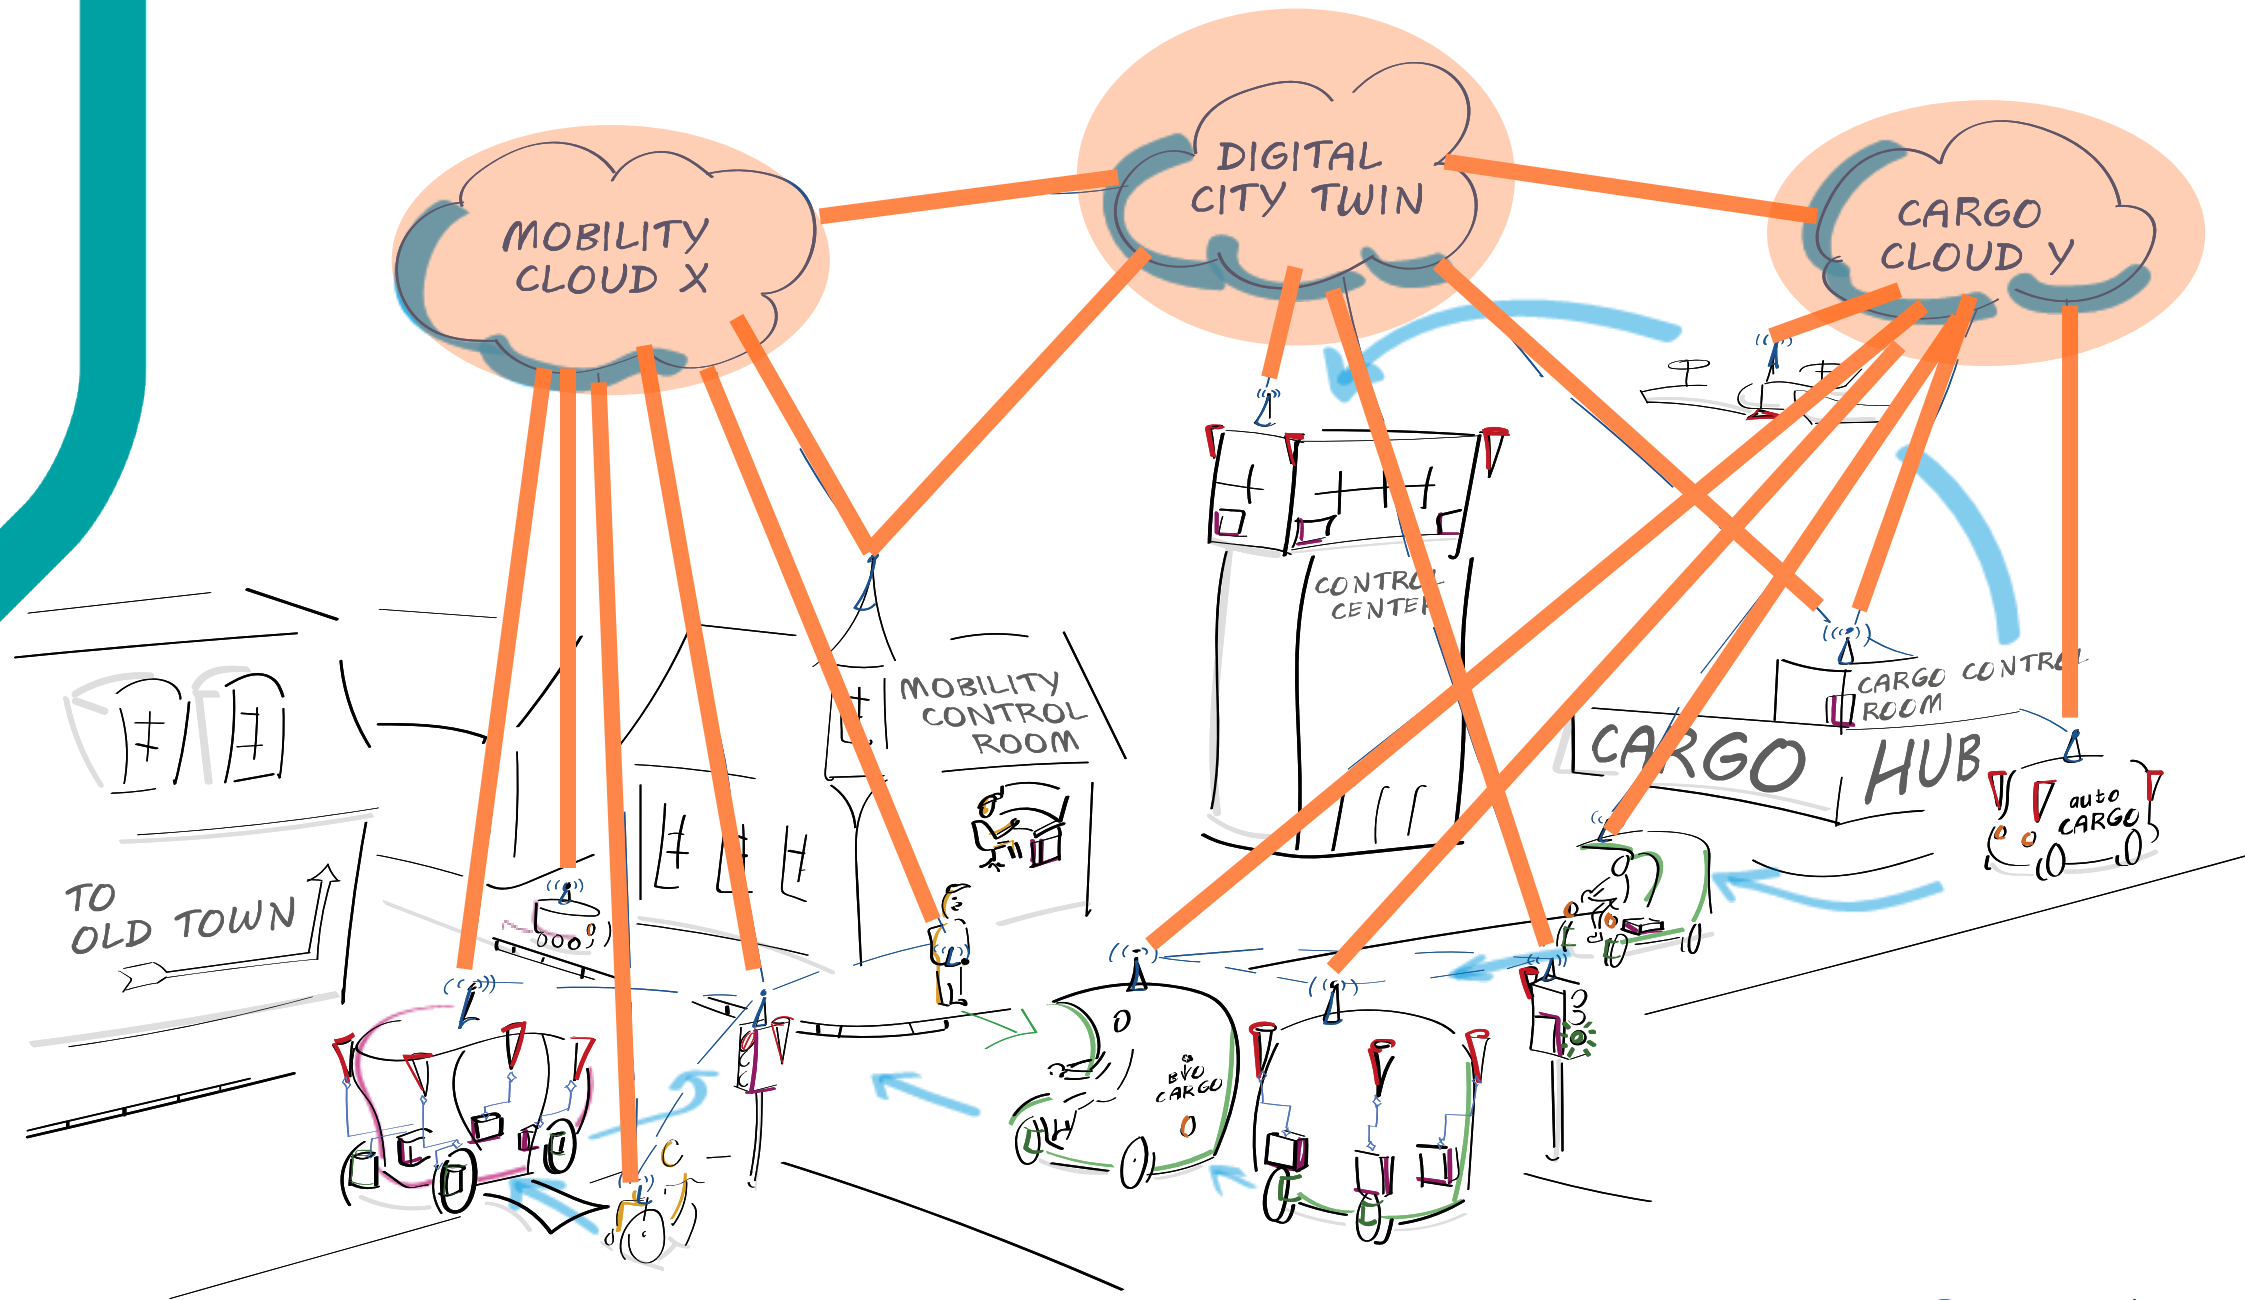

# Frank Diermeyer

Technical University of Munich

Intelligent Infrastructure

# Live Digital Twin

# Control Center

## Service-Oriented and Learned Planning