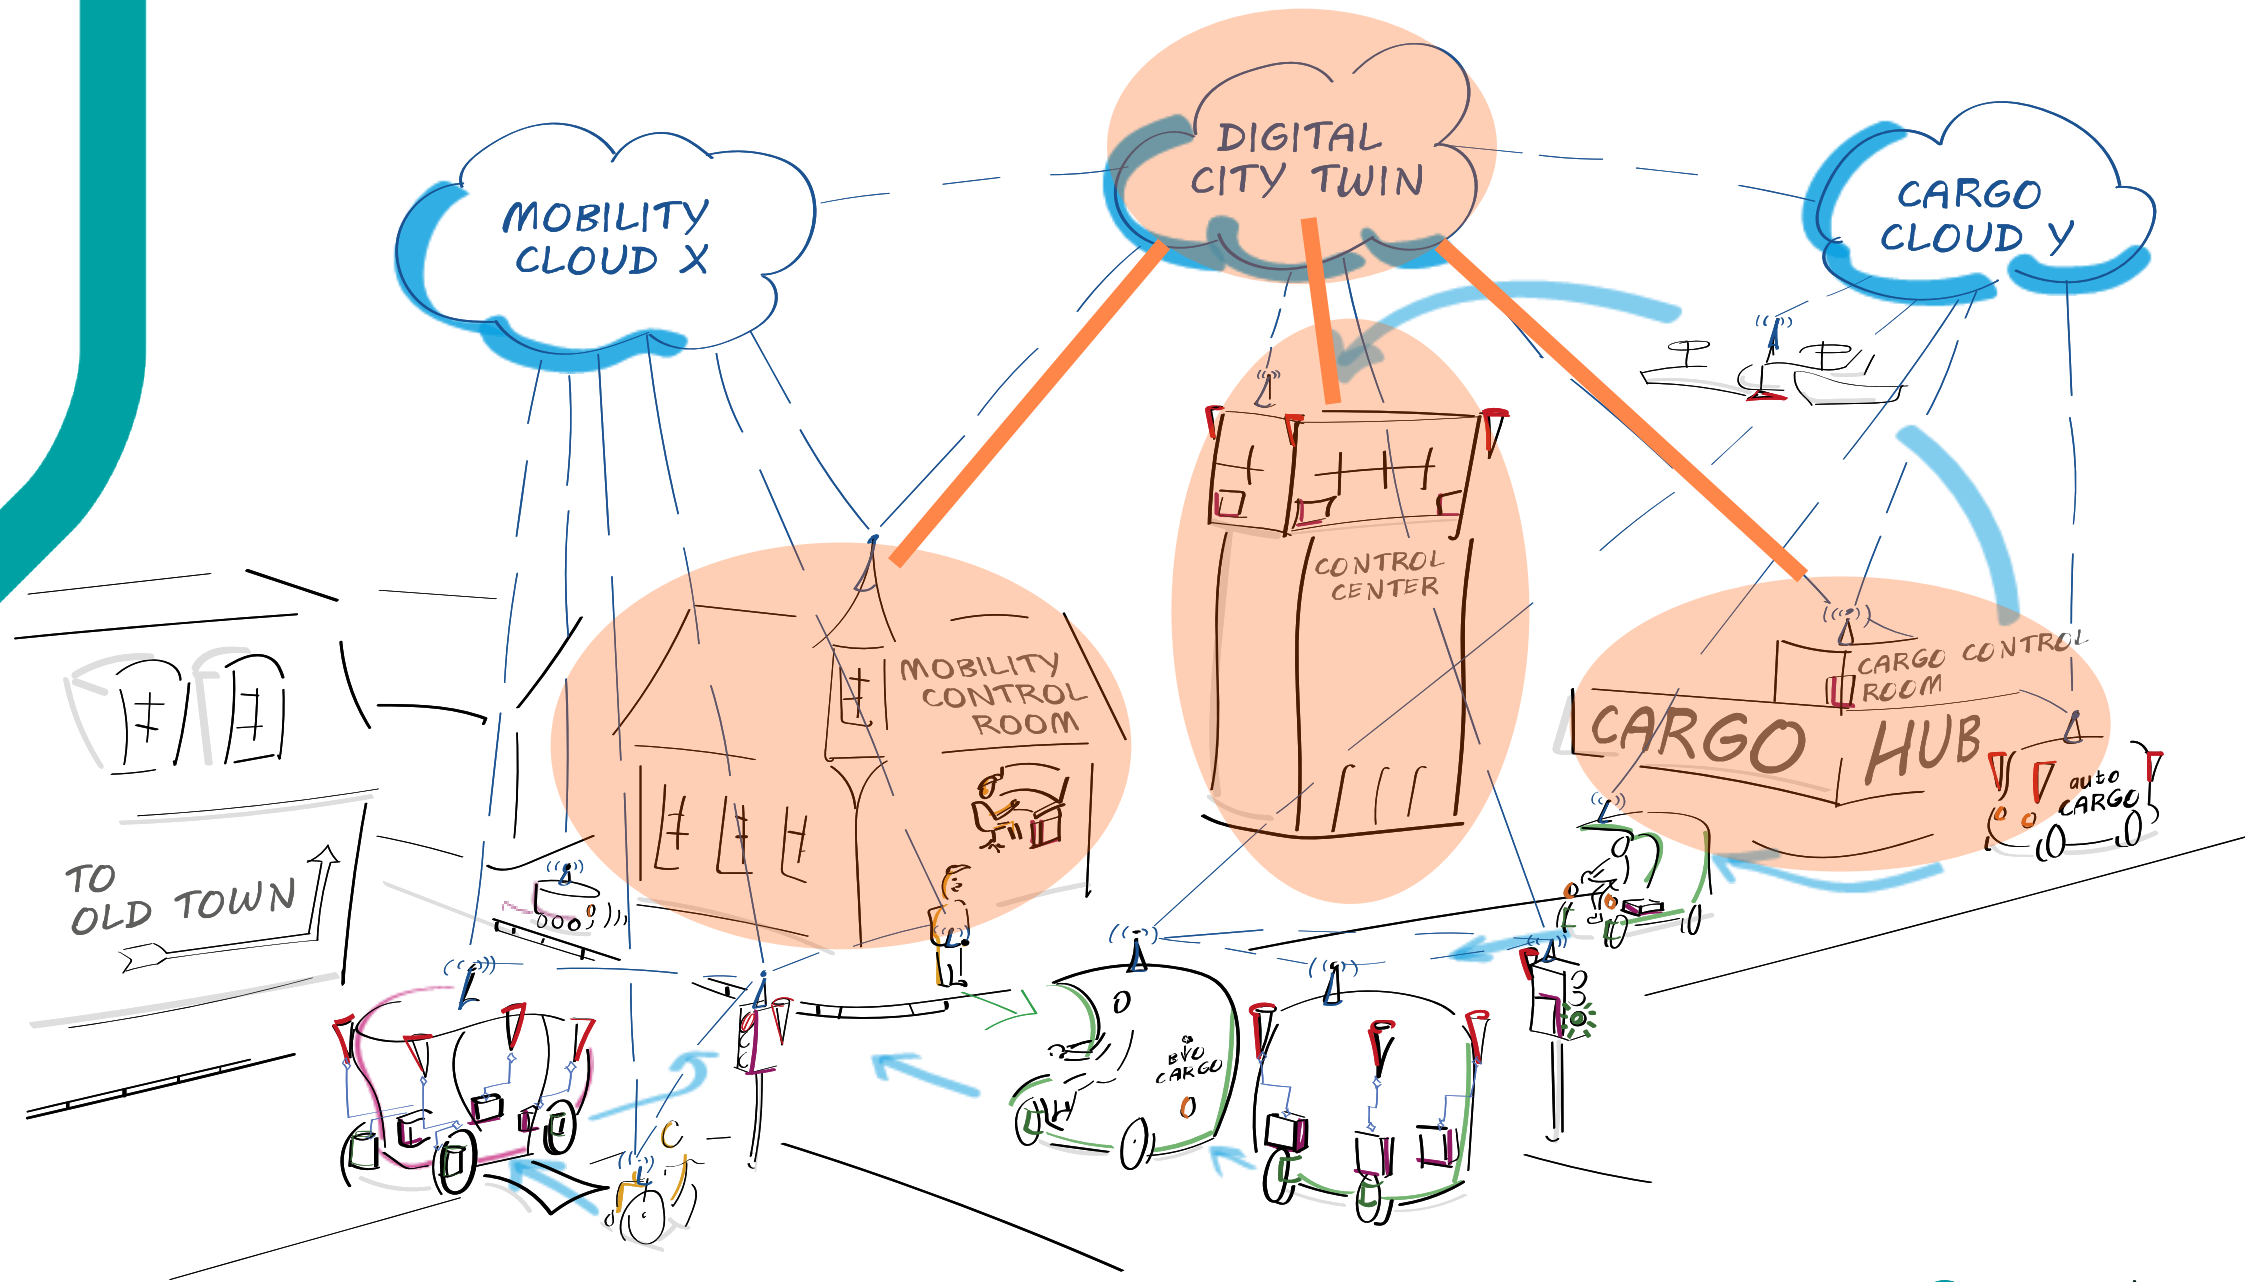

# Frank Diermeyer

Technical University of Munich

Intelligent Infrastructure

# Live Digital Twin

# Control Center

## Service-Oriented and Learned Planning